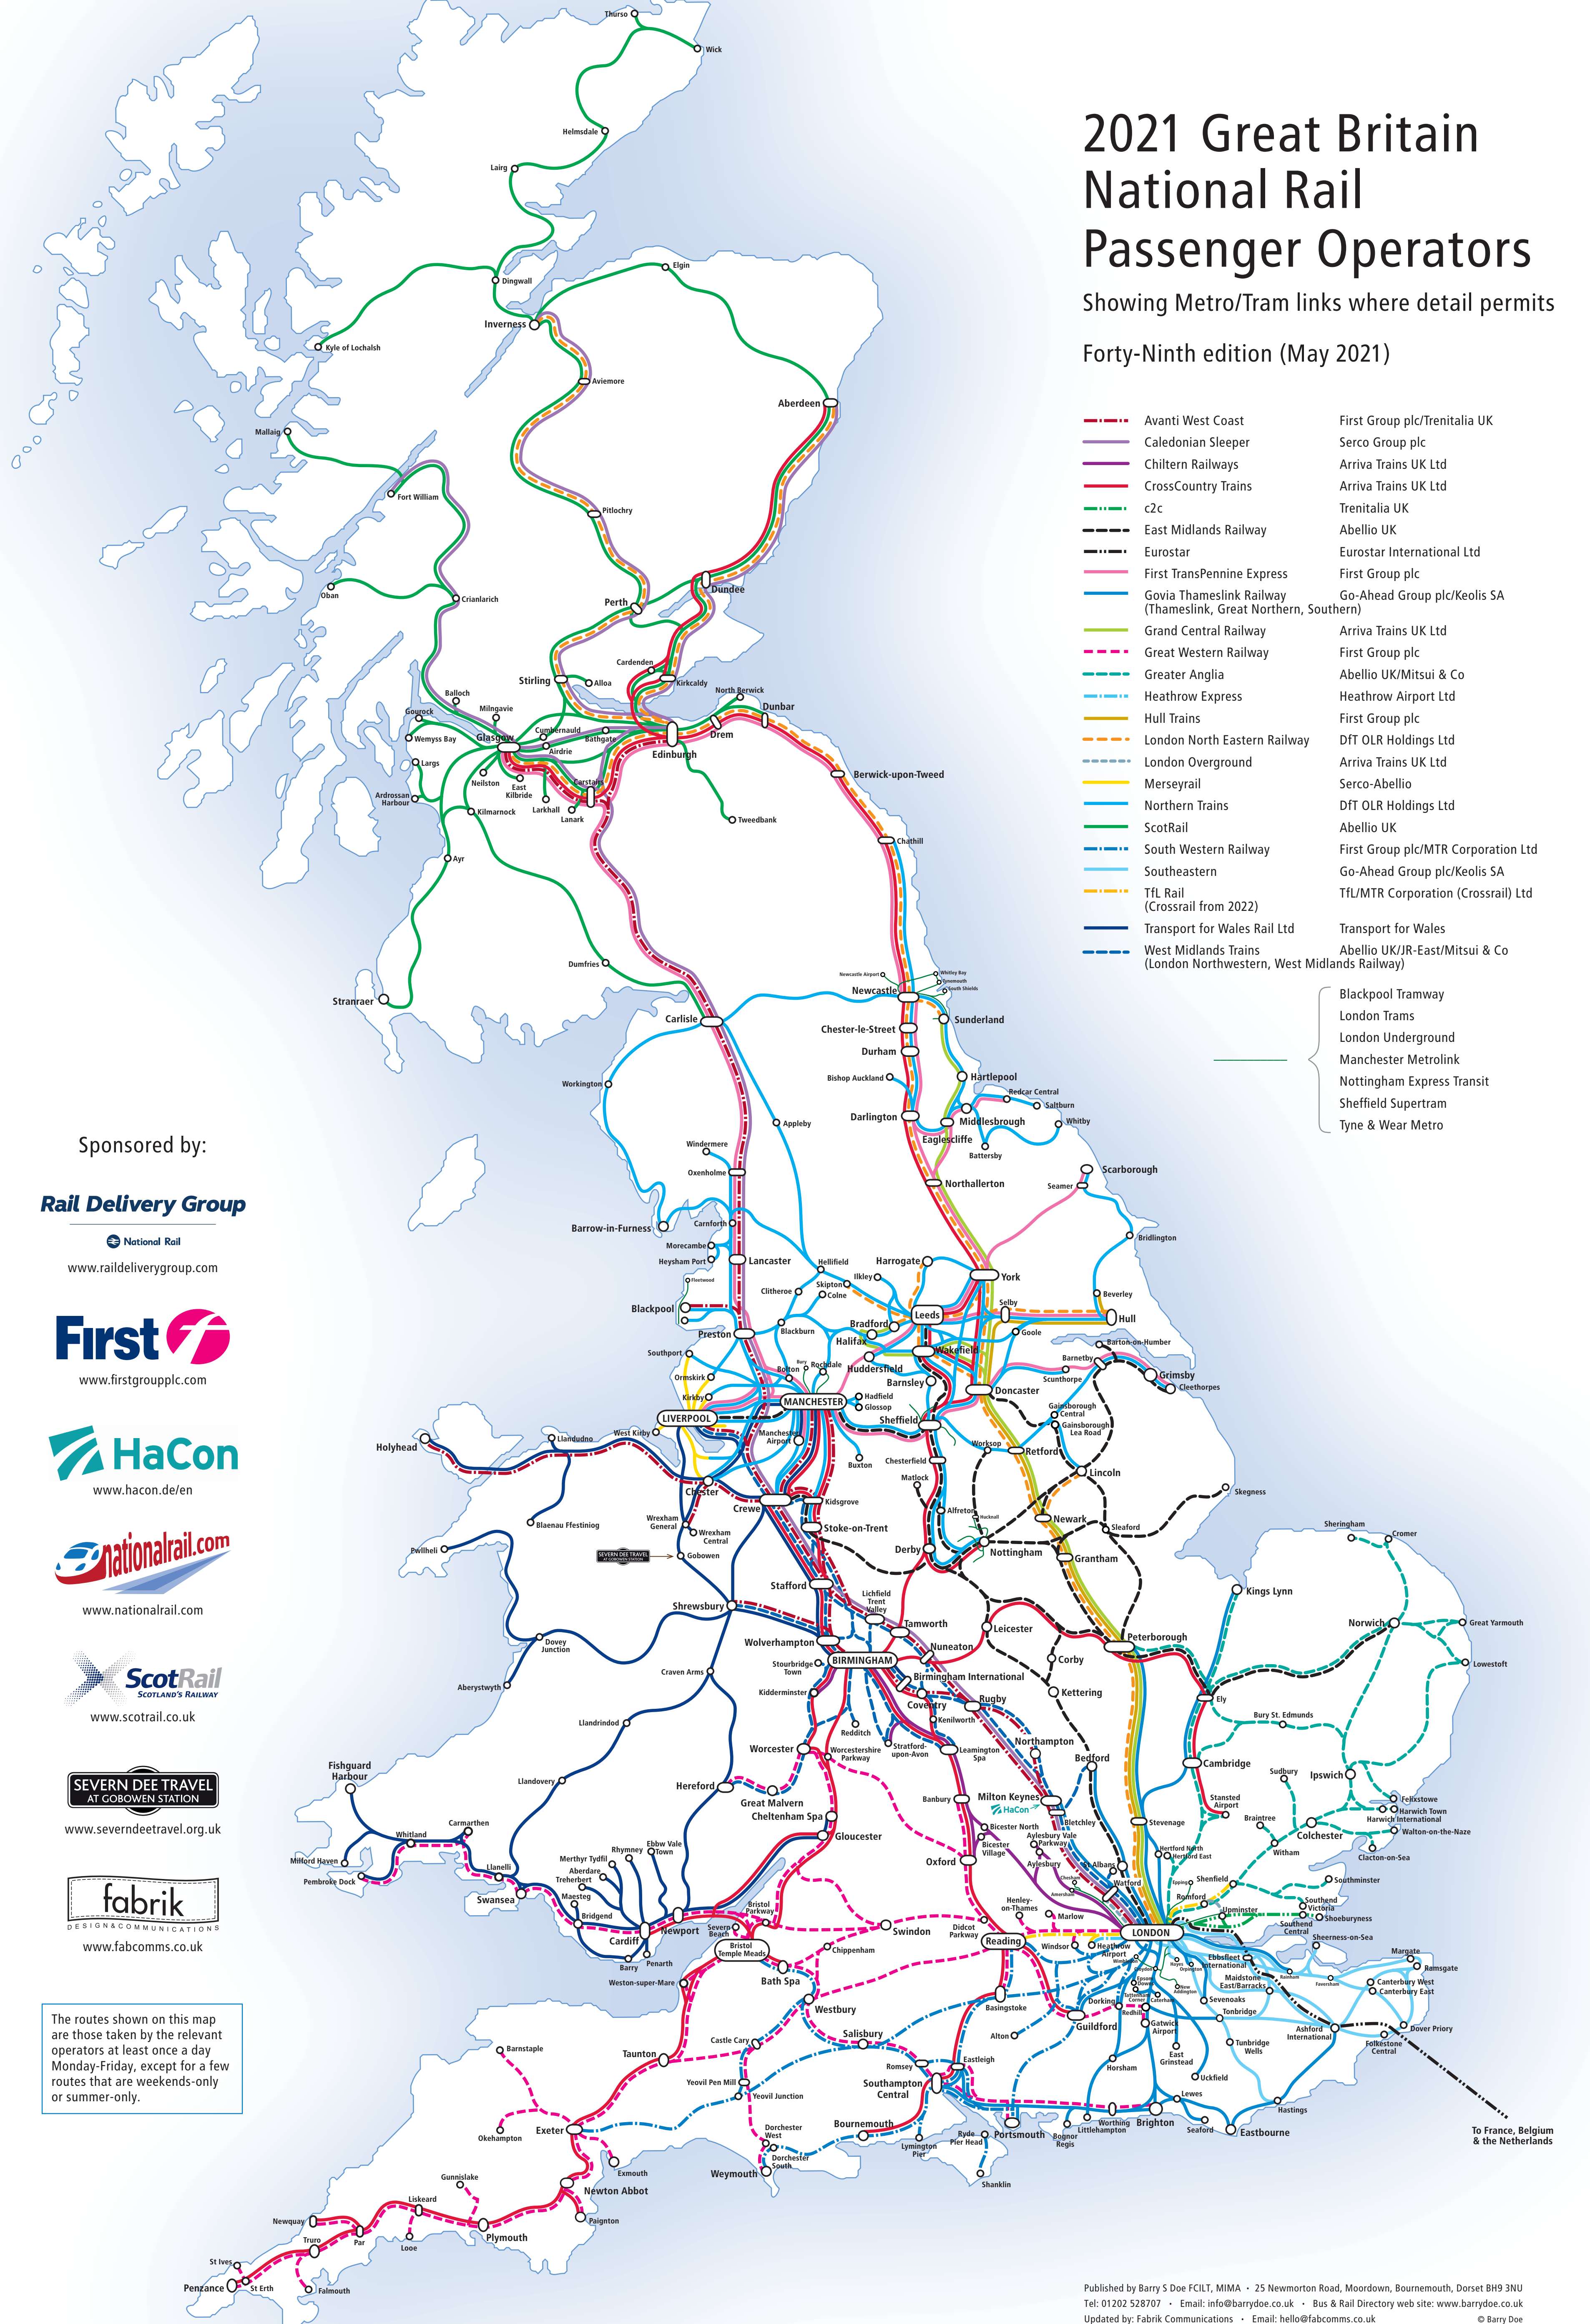

2021 Great Britain National Rail Passenger Operators

Showing Metro/Tram links where detail permits

Forty-Ninth edition (May 2021)

	Avanti West Coast	First Group plc/Trenitalia UK
	Caledonian Sleeper	Sercio Group plc
	Chiltern Railways	Arriva Trains UK Ltd
	CrossCountry Trains	Arriva Trains UK Ltd
	c2c	Trenitalia UK
	East Midlands Railway	Abellio UK
	Eurostar	Eurostar International Ltd
	First TransPennine Express	First Group plc
	Govia Thameslink Railway (Thameslink, Great Northern, Southern)	Go-Ahead Group plc/Keolis SA
	Grand Central Railway	Arriva Trains UK Ltd
	Great Western Railway	First Group plc
	Greater Anglia	Abellio UK/Mitsui & Co
	Heathrow Express	Heathrow Airport Ltd
	Hull Trains	First Group plc
	London North Eastern Railway	DfT OLR Holdings Ltd
	London Overground	Arriva Trains UK Ltd
	Merseyrail	Sercio-Abellio
	Northern Trains	DfT OLR Holdings Ltd
	ScotRail	Abellio UK
	South Western Railway	First Group plc/MTR Corporation Ltd
	Southeastern	Go-Ahead Group plc/Keolis SA
	TfL Rail (Crossrail from 2022)	TfL/MTR Corporation (Crossrail) Ltd
	Transport for Wales Rail Ltd	Transport for Wales
	West Midlands Trains (London Northwestern, West Midlands Railway)	Abellio UK/JR-East/Mitsui & Co

Sponsored by:

Rail Delivery Group

www.railedeliverygroup.com

First

www.firstgroupplc.com

HaCon

www.hacon.de/en

nationalrail.com

www.nationalrail.com

ScotRail
SCOTLAND'S RAILWAY

www.scotrail.co.uk

SEVERN DEE TRAVEL
AT GOBOWEN STATION

www.severndeetravel.org.uk

fabrik
DESIGN & COMMUNICATIONS

www.fabcomms.co.uk

The routes shown on this map are those taken by the relevant operators at least once a day Monday-Friday, except for a few routes that are weekends-only or summer-only.