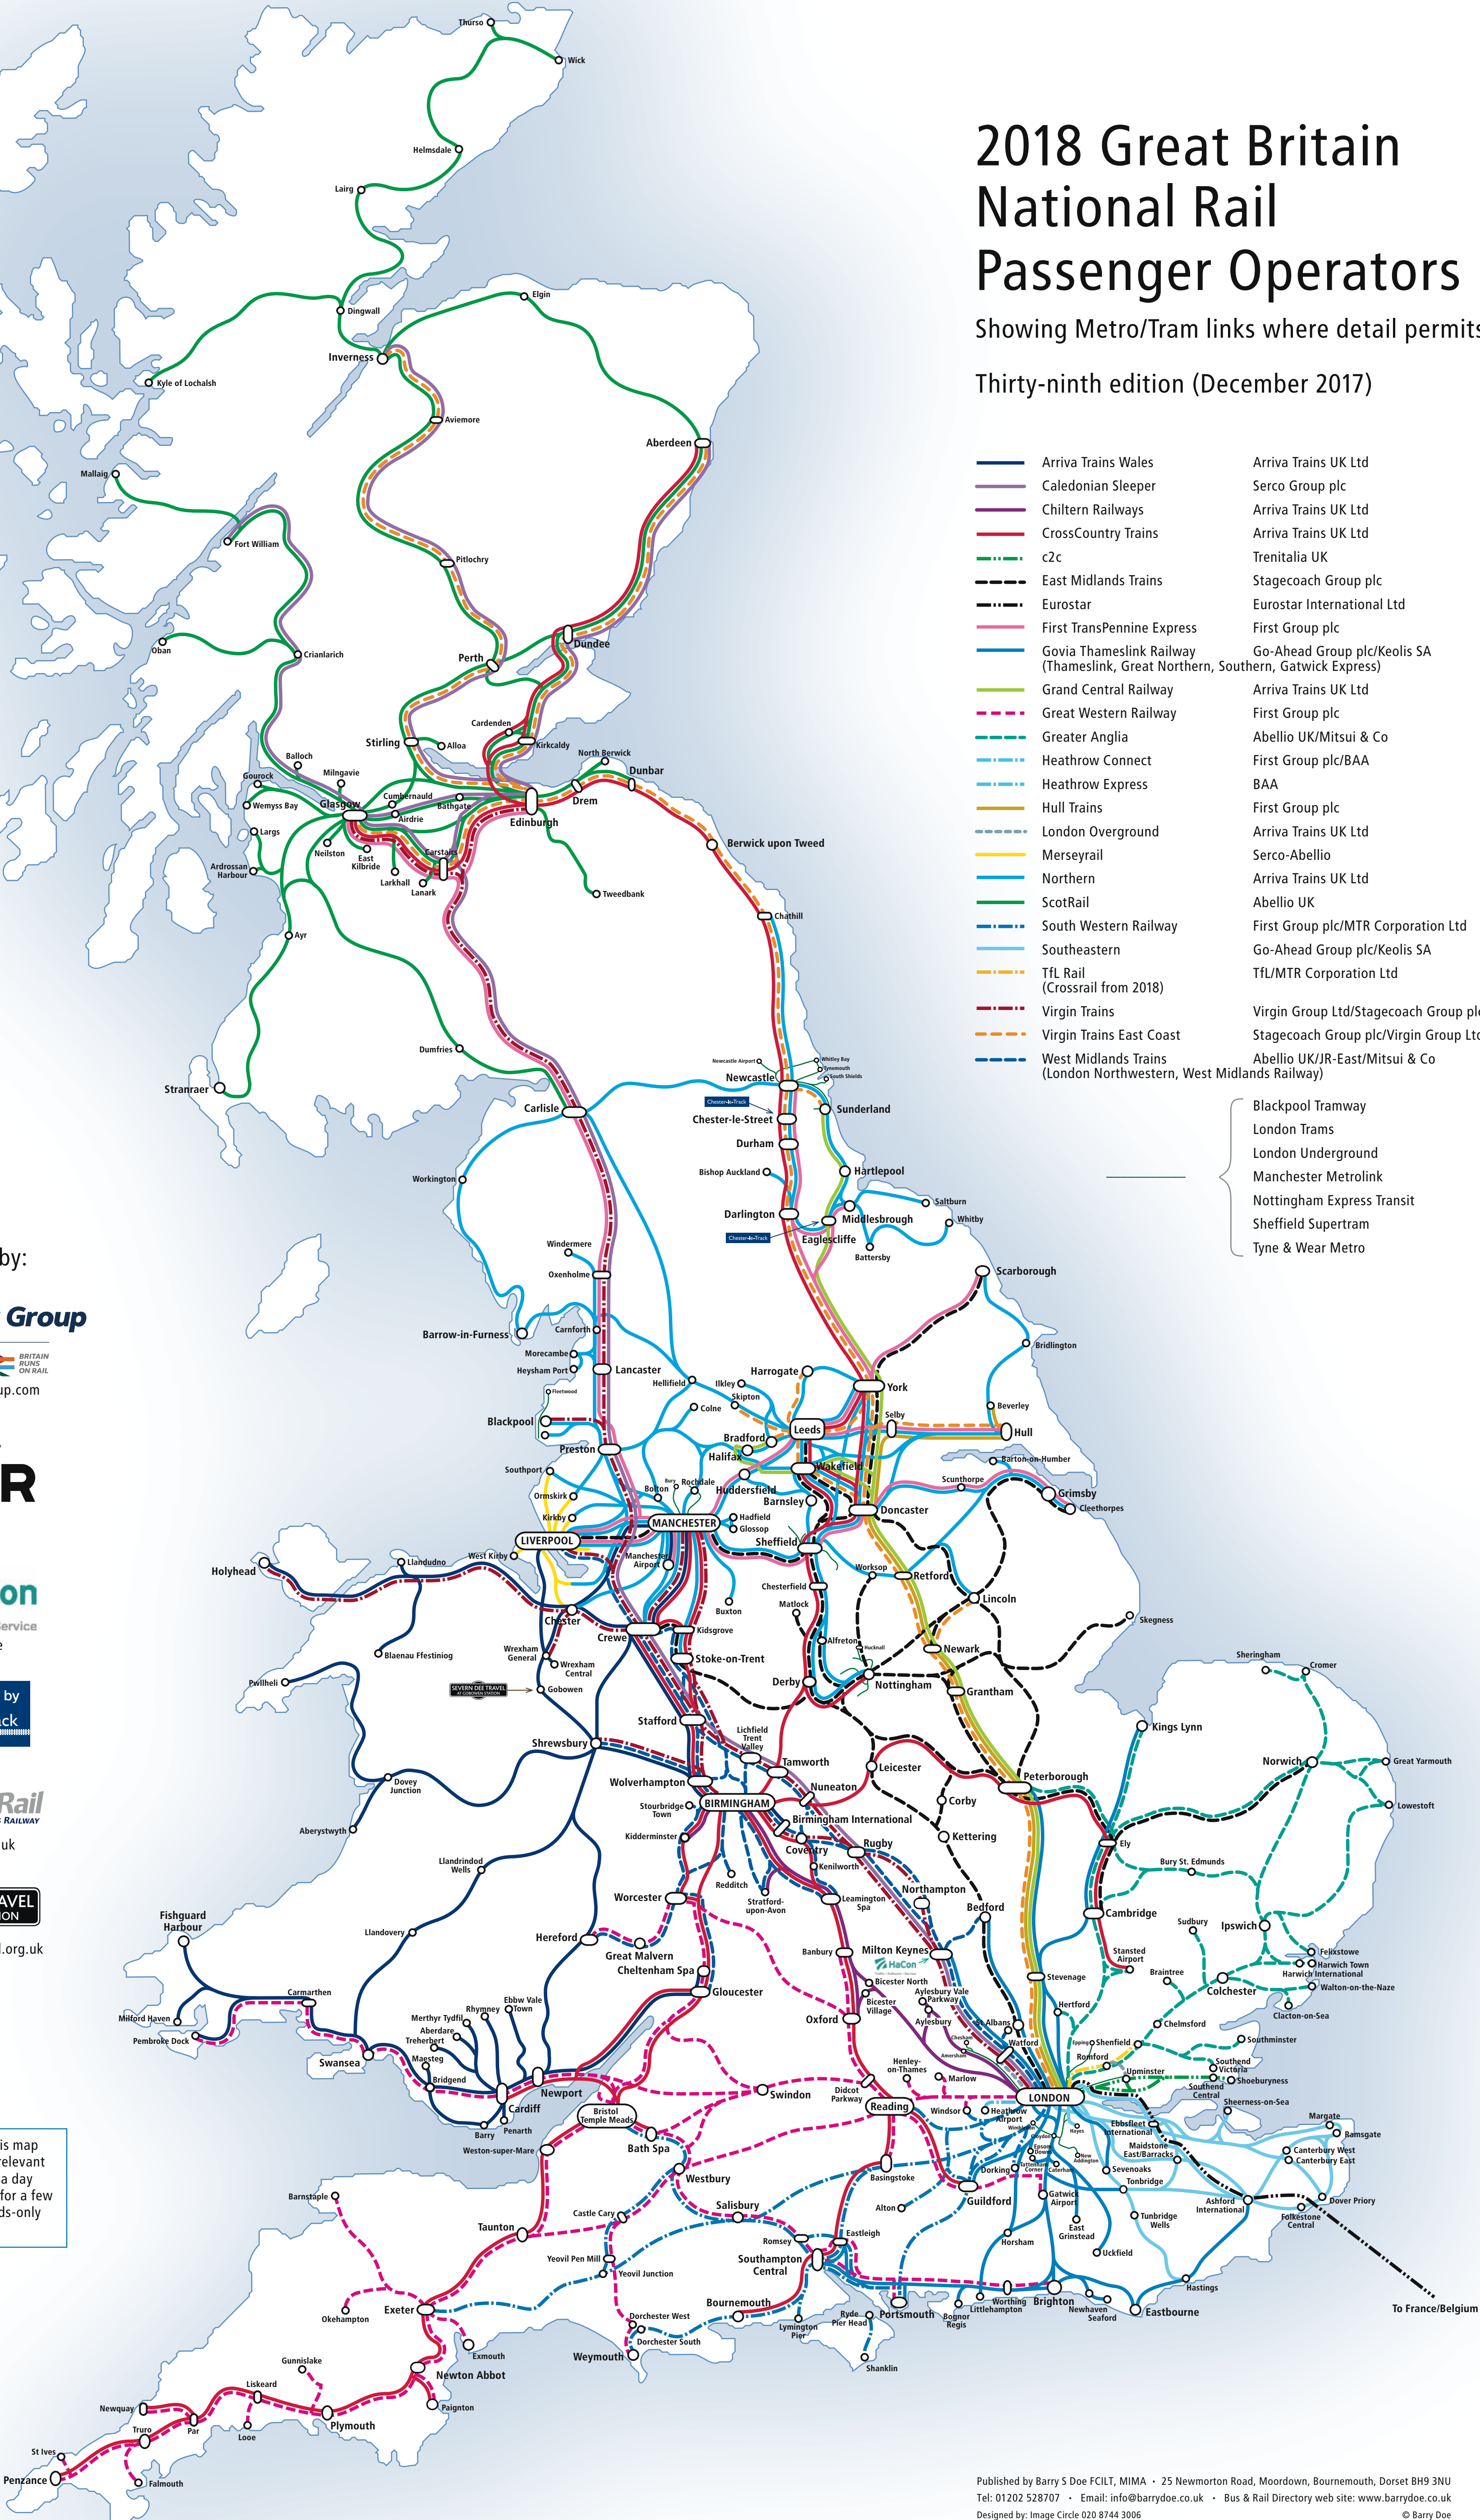

2018 Great Britain National Rail Passenger Operators

Showing Metro/Tram links where detail permits

Thirty-ninth edition (December 2017)

- | | | |
|---|----------------------------------------------------------------------------------|---------------------------------------|
| — | Arriva Trains Wales | Arriva Trains UK Ltd |
| — | Caledonian Sleeper | Serco Group plc |
| — | Chiltern Railways | Arriva Trains UK Ltd |
| — | CrossCountry Trains | Arriva Trains UK Ltd |
| — | c2c | Trenitalia UK |
| — | East Midlands Trains | Stagecoach Group plc |
| — | Eurostar | Eurostar International Ltd |
| — | First TransPennine Express | First Group plc |
| — | Govia Thameslink Railway (Thameslink, Great Northern, Southern, Gatwick Express) | Go-Ahead Group plc/Keolis SA |
| — | Grand Central Railway | Arriva Trains UK Ltd |
| — | Great Western Railway | First Group plc |
| — | Greater Anglia | Abellio UK/Mitsui & Co |
| — | Heathrow Connect | First Group plc/BAA |
| — | Heathrow Express | BAA |
| — | Hull Trains | First Group plc |
| — | London Overground | Arriva Trains UK Ltd |
| — | Merseyrail | Serco-Abellio |
| — | Northern | Arriva Trains UK Ltd |
| — | ScotRail | Abellio UK |
| — | South Western Railway | First Group plc/MTR Corporation Ltd |
| — | Southeastern | Go-Ahead Group plc/Keolis SA |
| — | TfL Rail (Crossrail from 2018) | TfL/MTR Corporation Ltd |
| — | Virgin Trains | Virgin Group Ltd/Stagecoach Group plc |
| — | Virgin Trains East Coast | Stagecoach Group plc/Virgin Group Ltd |
| — | West Midlands Trains (London Northwestern, West Midlands Railway) | Abellio UK/JR-East/Mitsui & Co |

- Blackpool Tramway
- London Trams
- London Underground
- Manchester Metrolink
- Nottingham Express Transit
- Sheffield Supertram
- Tyne & Wear Metro

Sponsored by:

Rail Delivery Group

The routes shown on this map are those taken by the relevant operators at least once a day Monday-Friday, except for a few routes that are weekends-only or summer-only.