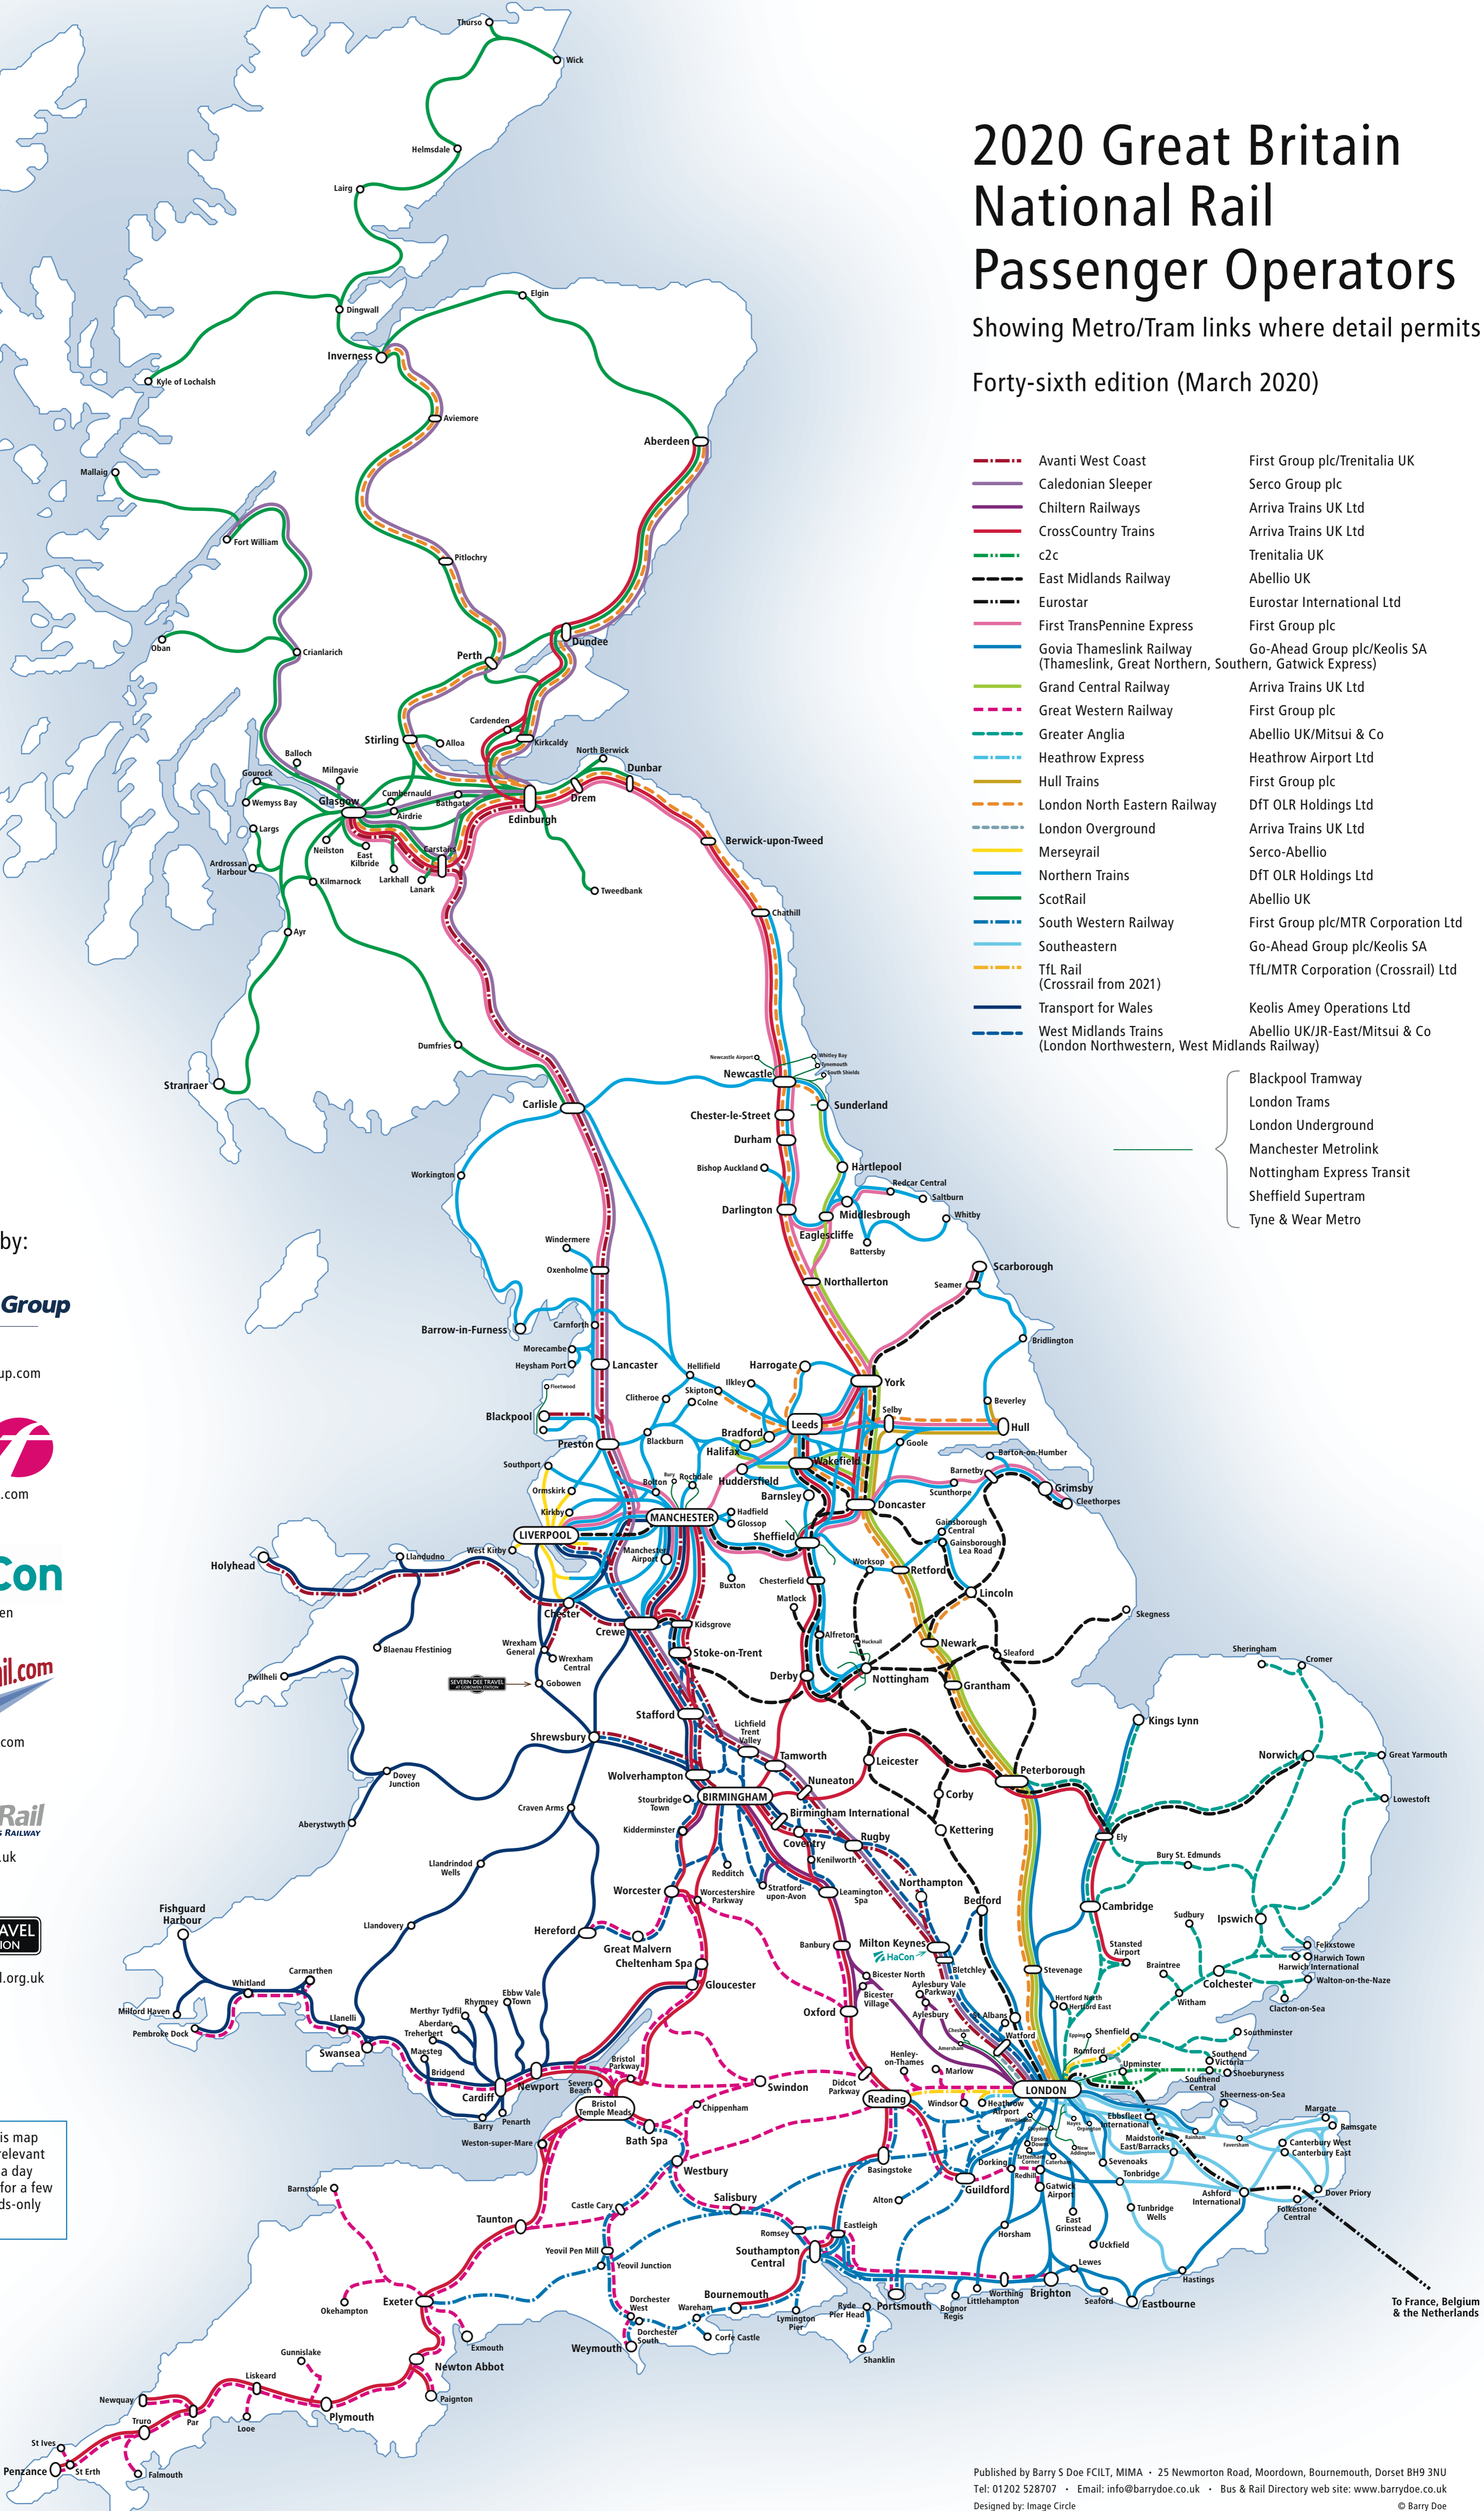

2020 Great Britain National Rail Passenger Operators

Showing Metro/Tram links where detail permits

Forty-sixth edition (March 2020)

- | | |
|--|-------------------------------------|
| Avanti West Coast | First Group plc/Trenitalia UK |
| Caledonian Sleeper | Sercio Group plc |
| Chiltern Railways | Arriva Trains UK Ltd |
| CrossCountry Trains | Arriva Trains UK Ltd |
| c2c | Trenitalia UK |
| East Midlands Railway | Abellio UK |
| Eurostar | Eurostar International Ltd |
| First TransPennine Express | First Group plc |
| Govia Thameslink Railway (Thameslink, Great Northern, Southern, Gatwick Express) | Go-Ahead Group plc/Keolis SA |
| Grand Central Railway | Arriva Trains UK Ltd |
| Great Western Railway | First Group plc |
| Greater Anglia | Abellio UK/Mitsui & Co |
| Heathrow Express | Heathrow Airport Ltd |
| Hull Trains | First Group plc |
| London North Eastern Railway | DfT OLR Holdings Ltd |
| London Overground | Arriva Trains UK Ltd |
| Merseyrail | Sercio-Abellio |
| Northern Trains | DfT OLR Holdings Ltd |
| ScotRail | Abellio UK |
| South Western Railway | First Group plc/MTR Corporation Ltd |
| Southeastern | Go-Ahead Group plc/Keolis SA |
| TfL Rail (Crossrail from 2021) | TfL/MTR Corporation (Crossrail) Ltd |
| Transport for Wales | Keolis Amey Operations Ltd |
| West Midlands Trains (London Northwestern, West Midlands Railway) | Abellio UK/JR-East/Mitsui & Co |

- Blackpool Tramway
- London Trams
- London Underground
- Manchester Metrolink
- Nottingham Express Transit
- Sheffield Supertram
- Tyne & Wear Metro

Sponsored by:

Rail Delivery Group

www.raildeliverygroup.com

www.firstgroupplc.com

www.hacon.de/en

www.nationalrail.com

www.scotrail.co.uk

www.severndeetravel.org.uk

The routes shown on this map are those taken by the relevant operators at least once a day Monday-Friday, except for a few routes that are weekends-only or summer-only.